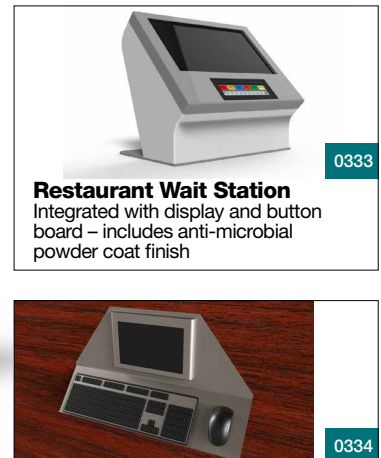

Modern design integrated with keyboard, body designed to hold printed posters

0327

Retail Kiosk

Integrated with keypad, card reader and receipt printer to order products

0328

Retail Kiosk

Provides a digital copy of the retailers weekly sales flyer

0329

iPad Kiosk

Standard iPad kiosk customized with logo base

0330

iPad Kiosk

Standard iPad kiosk customized with logo base

0331

Check-In Kiosk

Integrated with card reader and receipt printer – includes custom applied vinyl graphics

0332

Retail Kiosk

Designed for shoppers to search the recent sales flyer and collect a printed flyer from the tray below the display