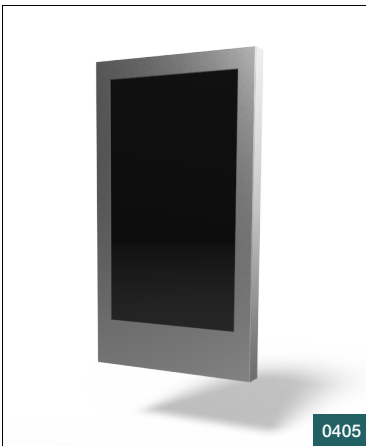

0401

Backlit Kiosk

Integrated with LED backlights and back lit logo

0402

Wayfinding Kiosk

Designed to hold PC, router and modem under the display

0403

Digital Advertising Kiosk

Large format on wall kiosk integrated with stereo speakers

0404

80" On Wall Kiosk

Large format on wall kiosk integrated with stereo speakers

0405

Digital Advertising Kiosk

Designed to hold PC, router and modem under the display