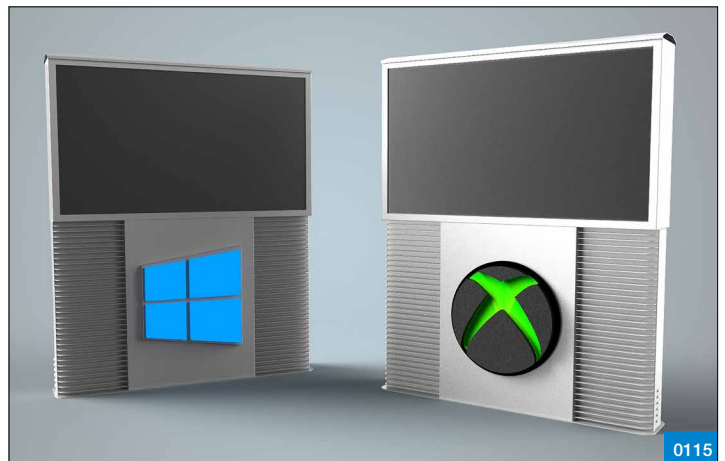

0115

In-Store Advertising Kiosk

65" floor standing kiosk with embossed LED backlit logo designed for retail in-store advertising