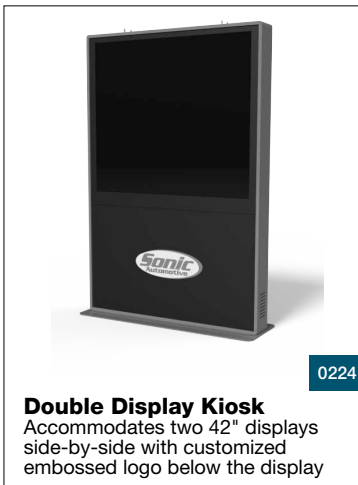

65" Kiosk
Floor standing kiosk with customized embossed logo below the display