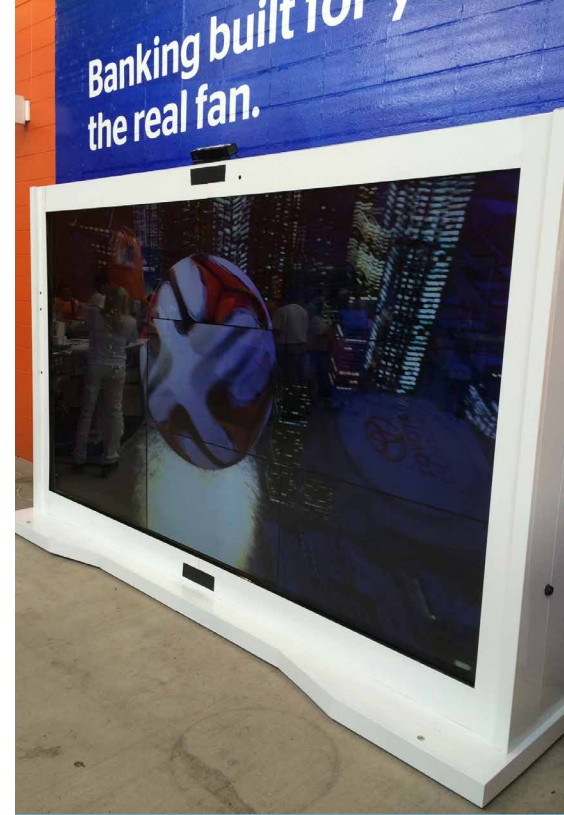

peerless-AV®

Custom Video Walls

0701

Six Panel Video Wall

A front serviceable 6-screen video wall kiosk deployed at airports to display airline departures and arrival information