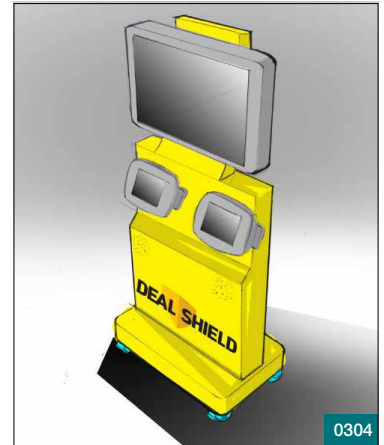

0302

Mobile Check-In

Mobile kiosk integrated with computer, Wi-Fi and printer designed to reduce wait time

0303

Bill Payment Kiosk

Integrated with web camera, hot button telephone, keypad, scanners and proximity mat

0304

Mobile Retail Kiosk

Designed to hold two iPads and a large display to play commercials

0305

Retail Kiosk

Allows shoppers to search the catalog on the wide screen display – incorporates static signage above the display