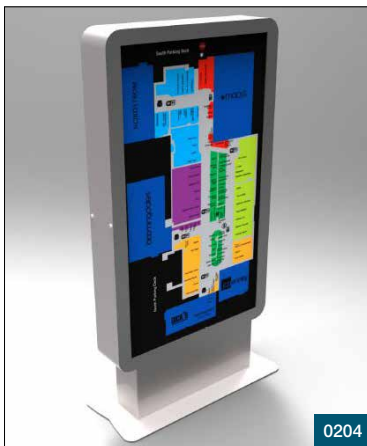

0204

Indoor Mall Wayfinding Kiosk

Large format pedestal style kiosk with two 65" displays