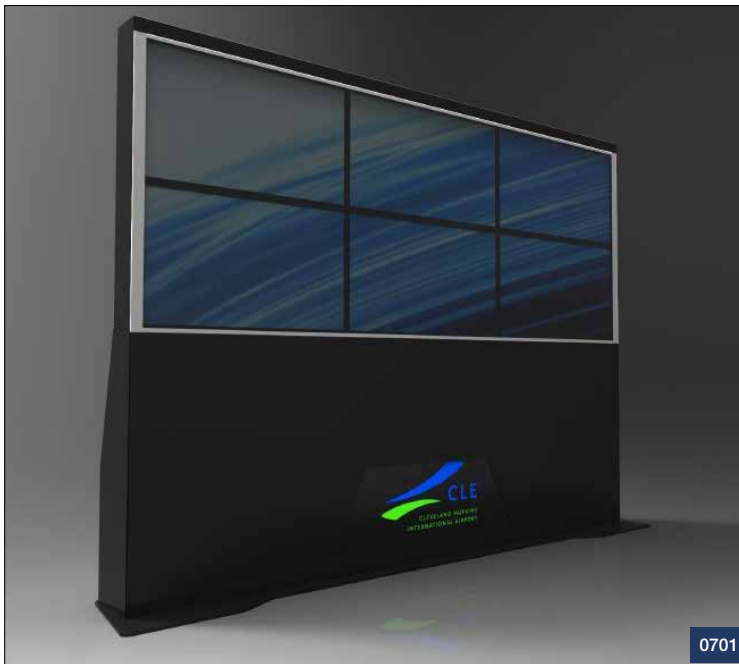

peerless-AV®

Custom Video Walls

0701

Six Panel Video Wall

A front serviceable 6-screen video wall kiosk deployed at airports to display airline departures and arrival information