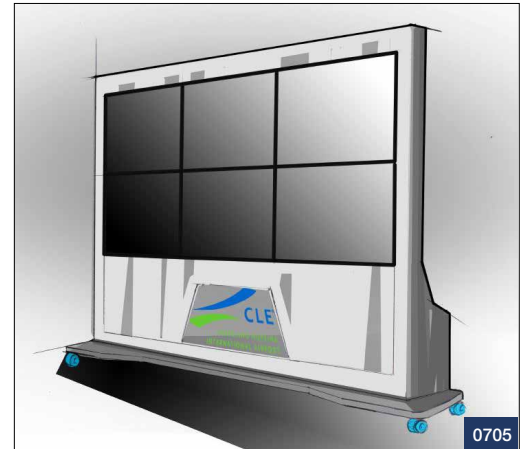

0705

Eight Panel Video Wall

A front serviceable 6-screen video wall kiosk deployed at airports to display airline departures and arrival information