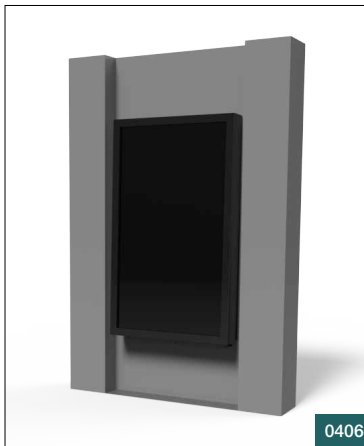

Large format on wall kiosk integrated with stereo speakers

0404

80" On Wall Kiosk

Large format on wall kiosk integrated with stereo speakers

0405

Digital Advertising Kiosk

Designed to hold PC, router and modem under the display