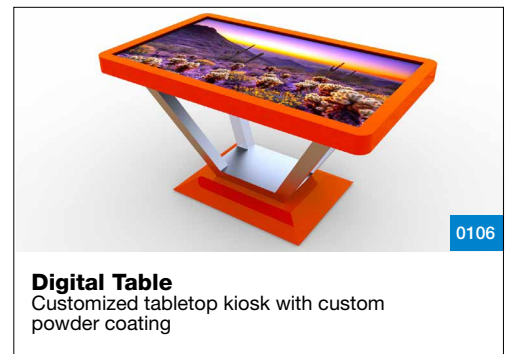

0102

Digital Table

Interactive tabletop kiosk for gaming and wayfinding

0103

Gaming Table

Modern tabletop kiosk to accommodate a touch display for interactive gaming

0106

Digital Table

Customized tabletop kiosk with custom powder coating

0104

Retail Point of Purchase Kiosk

Designed with small monitors to allow customers to learn of new product offerings, golf tips and a 46" display to show the new models available