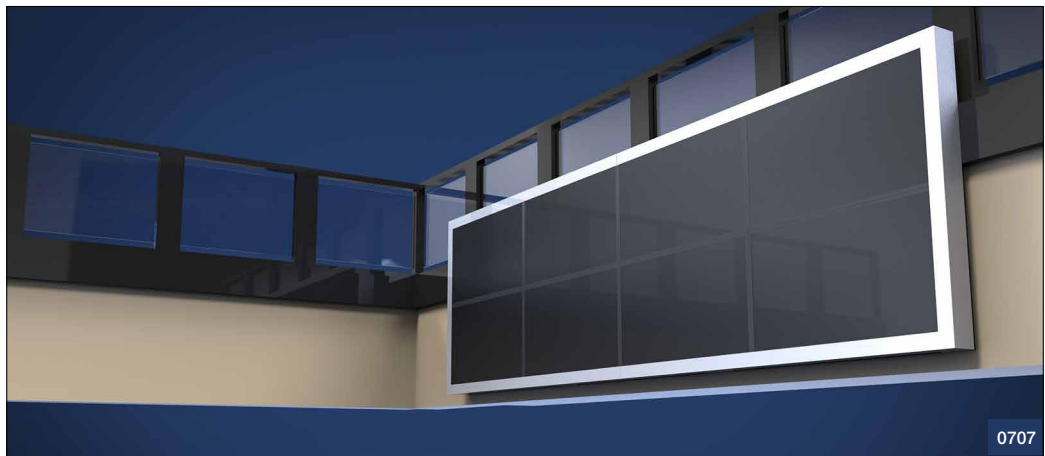

0707

Eight Panel Video Wall

An on-wall enclosure to hang from the second floor of a mall to accommodate eight displays and present store advertising and upcoming events