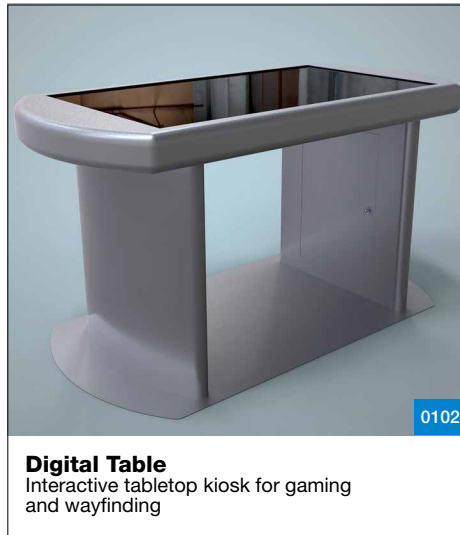

06. Custom Outdoor Kiosks Pages 11 – 12

07. Custom Video Walls Pages 13 – 14

peerless-AV[®]

Custom Indoor Landscape Kiosks

0101

Retail Point of Purchase Kiosk

Designed to hold an Xbox gaming device to allow customers to try new games

Customized tabletop kiosk with custom powder coating

0104

Retail Point of Purchase Kiosk

Designed with small monitors to allow customers to learn of new product offerings, golf tips and a 46" display to show the new models available