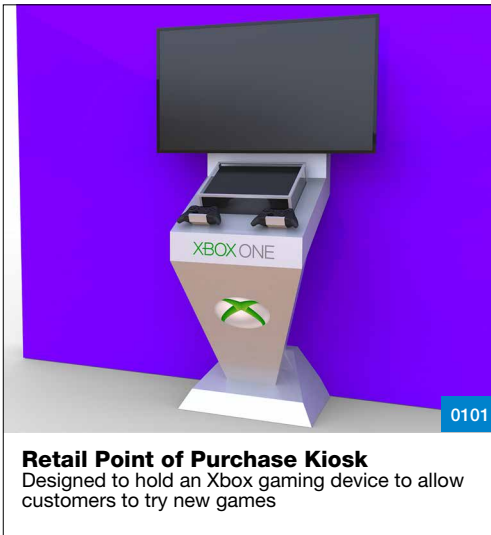

peerless-AV®

Custom Indoor Landscape Kiosks

0101

Retail Point of Purchase Kiosk

Designed to hold an Xbox gaming device to allow customers to try new games